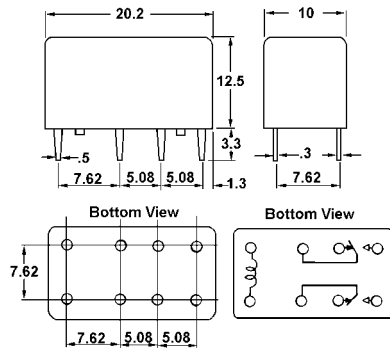

Part Number	Circuitry	Oper. Volt.	Coil Res.
50-330-0	SPDT	5VDC	120 Ω
50-331-0	SPDT	6VDC	180 Ω
50-333-0	SPDT	12VDC	700 Ω
50-334-0	SPDT	24VDC	2800 Ω

1 AMP PC RELAYS (16-PIN DIP)

New Item

Bottom View

Bottom View

53-520-0 82L x 54W x 31H (plastic cover)
 53-522-0 83L x 54W x 30H (alum. cover)
 53-540-0 103L x 54W x 40H (alum. cover)

Use -1 for Display Package

Inside dimensions shown

53-541-0 99L x 49W x 40H grey ABS plastic
 53-551-0 125L x 60W x 40H grey ABS plastic
 53-571-0 145L x 85W x 50H grey ABS plastic
 53-581-0 180L x 110W x 60H grey ABS plastic

Use -1 for Display Package

53-918-0 275Lx182Wx40H polypropylene box with 18 compartments.