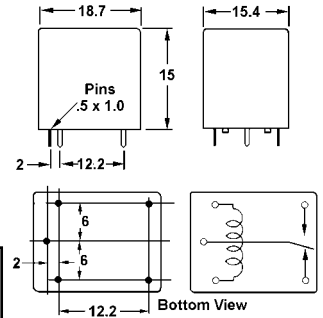

Contact Resistance: 100mΩ max.
Operate Time: 8ms max.
Release Time: 5ms max.
Insulation Resistance: 100MΩ min.
Mechanical Life: 10M cycles
Electrical Life: 100K cycles
Resistive Load: 10A@28VDC or 10A@125VAC
Inductive Load: 3A@28VDC or 3A@125VAC

Part Number	Circuitry	Oper. Volt.	Coil Res.
50-530-0	SPDT	5VDC	70 Ω
50-533-0	SPDT	12VDC	400 Ω
50-534-0	SPDT	24VDC	1600 Ω
50-535-0	SPDT	48VDC	6400 Ω