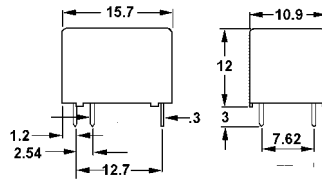

Contact Resistance: 100mΩ max.
Operate Time: 10ms max.
Release Time: 5ms max.
Insulation Resistance: 100MΩ min.
Mechanical Life: 10M cycles
Electrical Life: 500K cycles
Resistive Load: 3A@28VDC or 120VAC

Part Number	Circuitry	Oper. Volt.	Coil Res.
50-330-0	SPDT	5VDC	120 Ω
50-331-0	SPDT	6VDC	180 Ω
50-333-0	SPDT	12VDC	700 Ω
50-334-0	SPDT	24VDC	2800 Ω