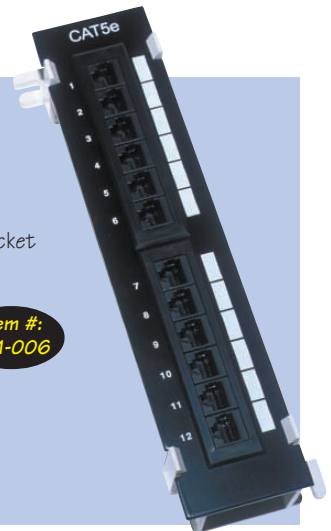

## Lighted Magnifier - Rectangular

- 4X

Item #: 900-126

# Patch Panels

	Part #
12 Port	901-001
24 Port	901-002
48 Port	901-003
72 Port	901-004
96 Port	901-005

## CAT 5e Patch Panels

- Can be used with 110 and Krone tools
- Meets T568A & T568B standards

## 12 Port Mini-Vertical Patch Panel

- CAT 5E
- Supplied w/mtg bracket
- Great for home use

Item #: 901-006