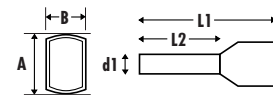

Item #: 900-005

Heavy Duty Cable Tie Tool

- Cuts up to .350 inch size cable ties
- Tension tool

Item #: 900-062

"Wire ferrules are typically used on wires being inserted into the IEC (European) style terminal blocks. They prevent fraying and crushing of wire strands. Other sizes, strips and reels are available by special order."

Wire Ferrules

Dual-Wire

Color	Part #	Nominal Wire Size (mm ²)	2 Wires/ Ferrules AWG	Dimensions (mm)				Package Quantity
				L1	L2	d1	A/B	
Orange	701-009	0.5	22	15	8	1.5	4.9/2.5	500
White	701-116	0.5	22	15	8	1.5	4.9/2.5	500
White	701-012	0.75	18	15	8	1.8	5.2/2.6	500
Yellow	701-015	1	18	16	8	2.3	5.8/3.2	500
Red	701-090	1	18	16	8	2.3	5.8/3.2	500
Red	701-017	1.5	16	16	8	2.3	6.5/3.6	500
Black	701-091	1.5	16	16	8	2.3	6.5/3.6	500
Black	701-120	1.5	16	20	12	2.3	6.5/3.6	500
Blue	701-018	2.5	14	18	9	2.9	7.5/4.3	500
Blue	701-083	2.5	14	21	12	2.9	7.5/4.3	200
Gray	701-084	4	12	23	12	3.8	9.0/5.2	200
Yellow	701-112	6	10	26	14	4.9	10/7.2	100
Blue	701-114	16	6	30	14	8.4	18/9.5	100